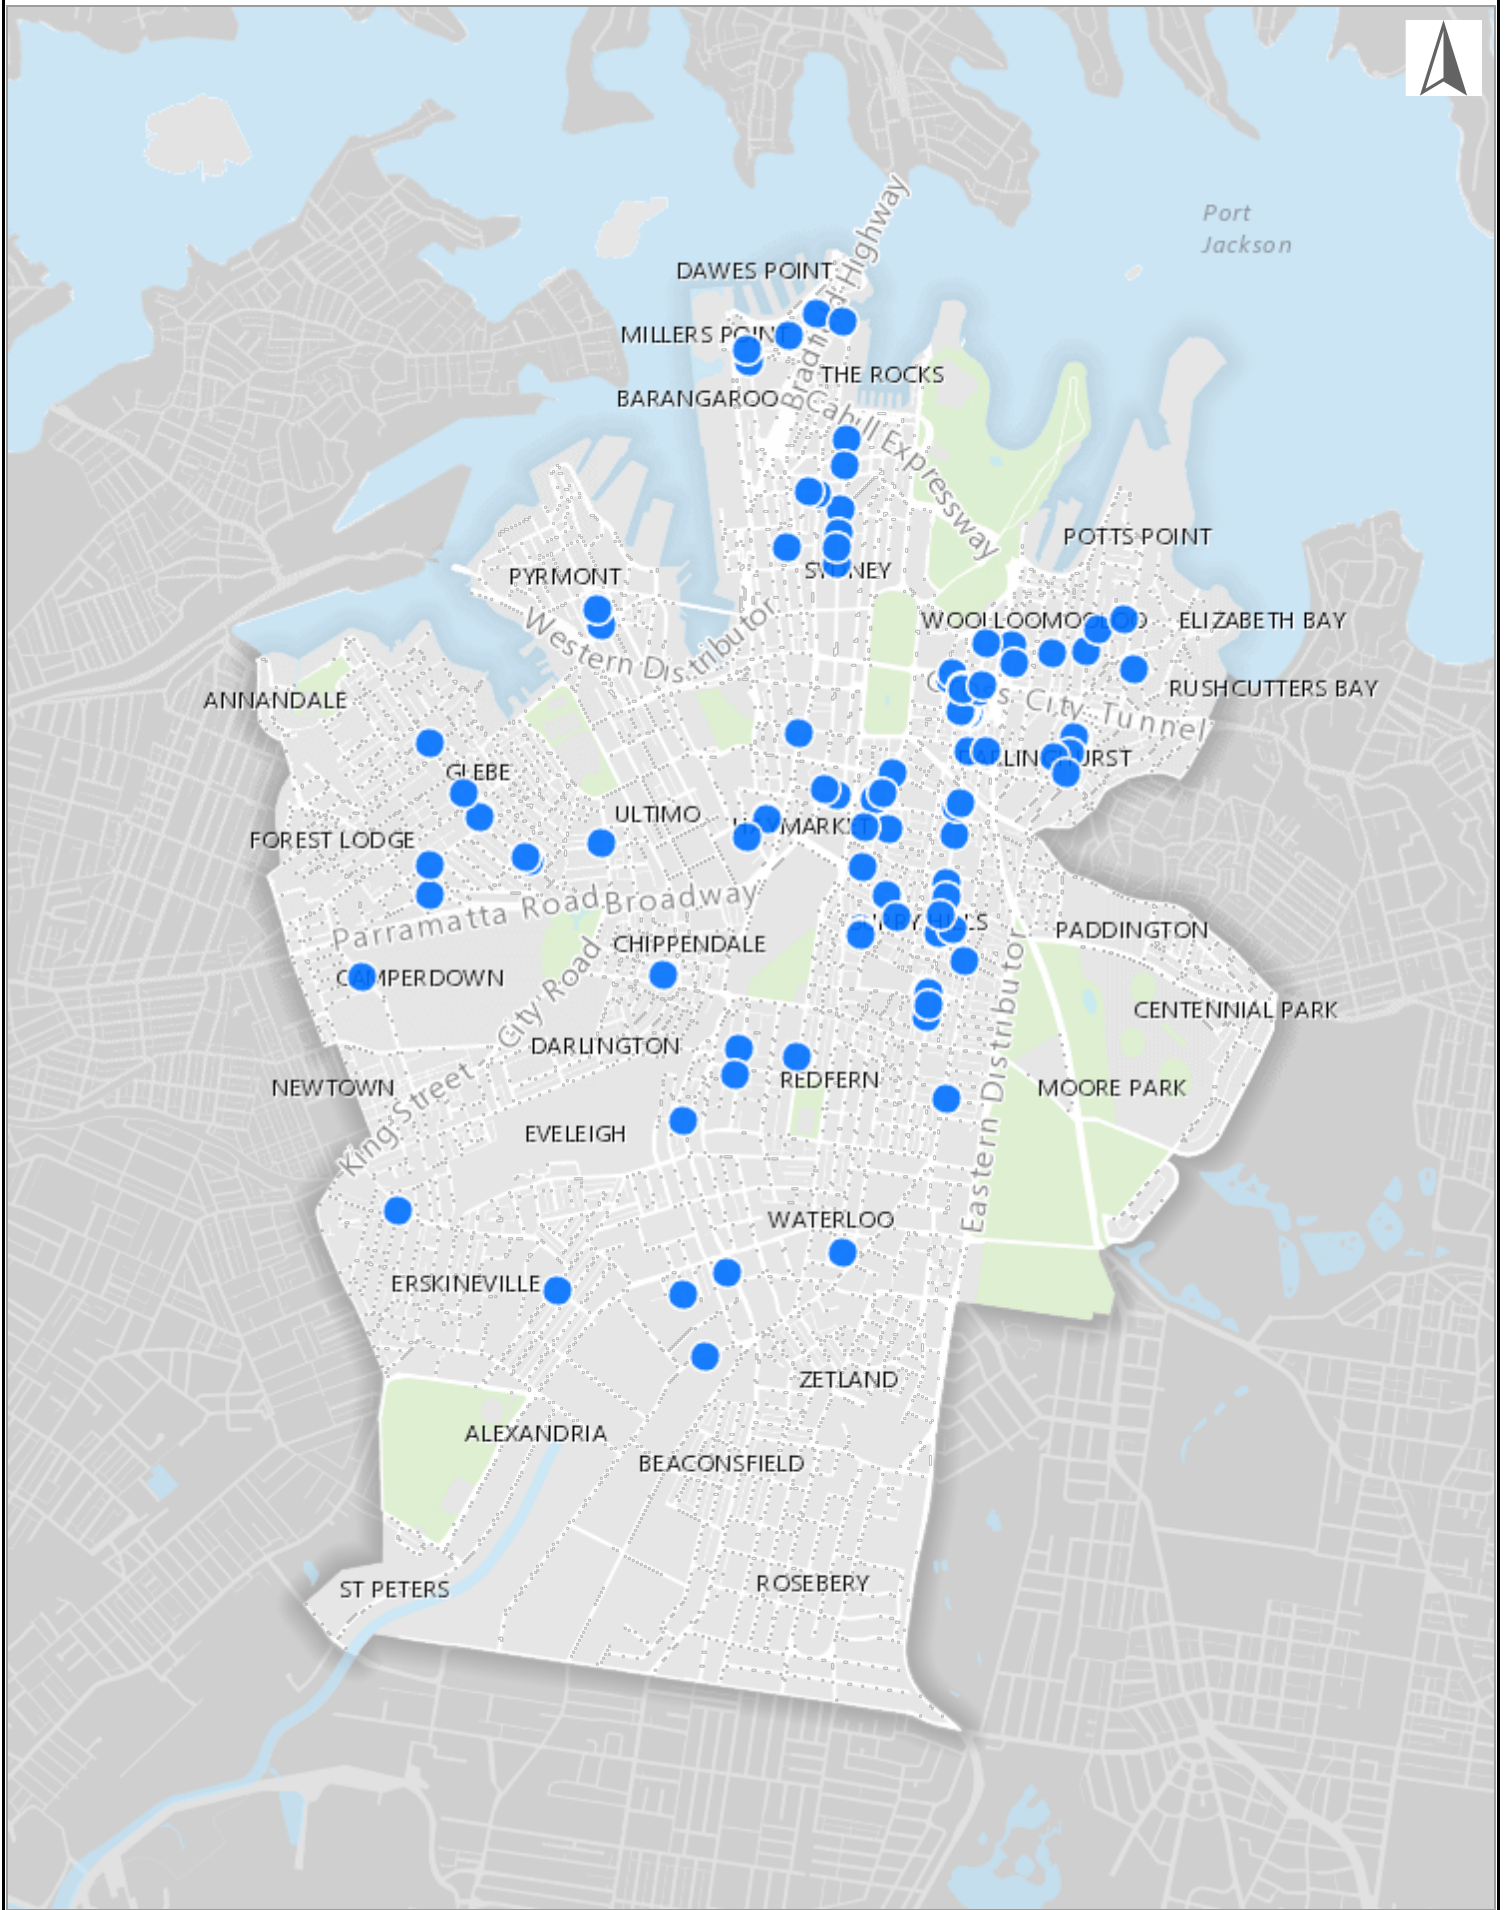

Extension of the temporary reallocation of kerb space to install an outdoor dining area until June 2023

Notes

Outdoor dining installations